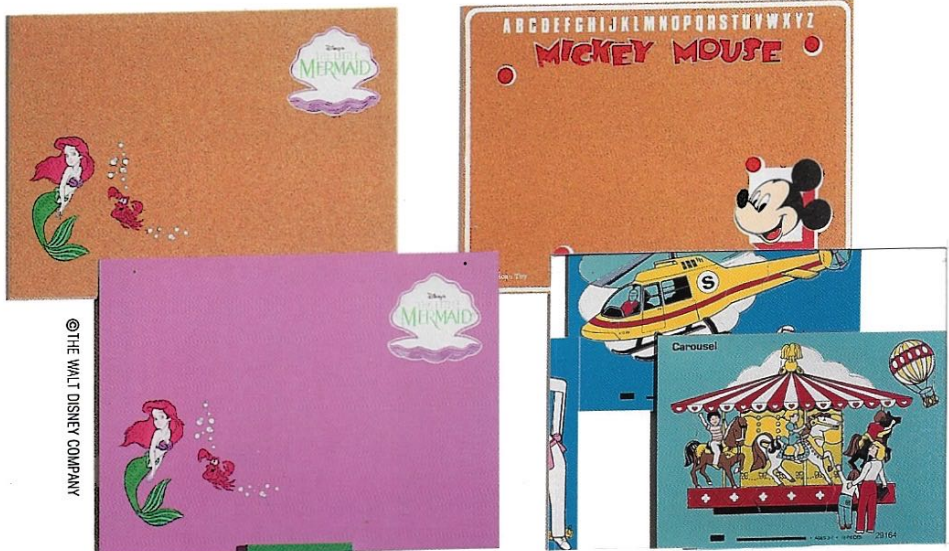

20 Bulletin Board
21 Bulletin Board

18 × 24
24 × 36

18 Chalkboard
19 Chalkboard

18 × 24
24 × 36

111 Wonder Pen 9 x 7 x 2

168 Woodburning Craft Set 16 x 10 1/2 x 1 1/2

40 Chalkboard
41 Bulletin Board

17 × 23
17 × 23

30 Chalkboard
31 Bulletin Board

17 × 23
17 × 23