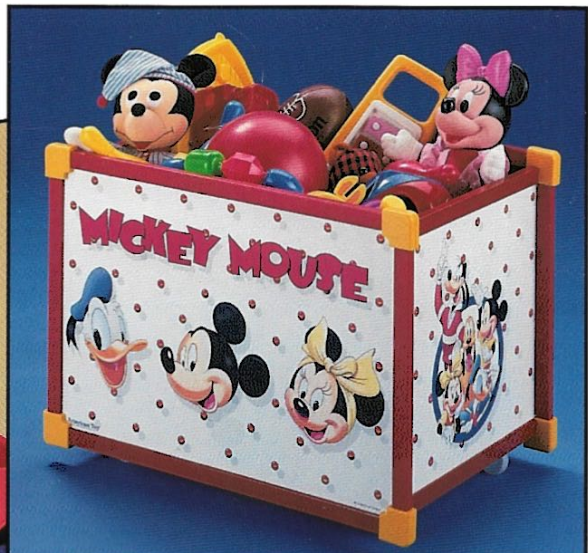

**860 Table & Chair Set**

26 × 26 × 20 H

© THE WALT DISNEY COMPANY

# MICKEY MOUSE

893R Night Stand  
931R Headboard

18 × 16½ × 22 H  
41 × 3½ × 44 H

658R Toy Toter

25¾ × 17 × 18¾ H

716R Activity Desk

18½ × 25½ × 21 H

657R Bookcase/Toy Chest 32¾ × 19½ × 35½ H