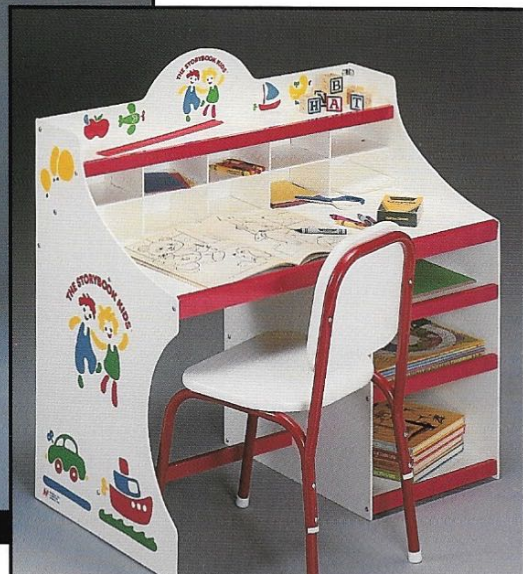

310 Vanity & Stool 20¾ × 15½ × 41 H

**617 Toy Chest**

32 × 17¼ × 27½ H

**828 Table & Chair Set**

24 × 24 × 20 H

**638 Bookcase/Toy Chest**

32 × 17¼ × 33½ H

© American Toy 1992

**618 Toy Toter**

21 × 14¼ × 16¼ H

**811 Desk & Chair**

28¼ × 17 × 30¾ H

# PRIMARY

**686 Bookcase/Toy Chest**

32 3/4 x 18 x 33 H

**808 Table & Chair Set**

30 x 20 x 20 H

**853 Desk & Chair** 23 3/4 x 15 x 24 1/2 H

I  
N

**829 Table & Chair Set**