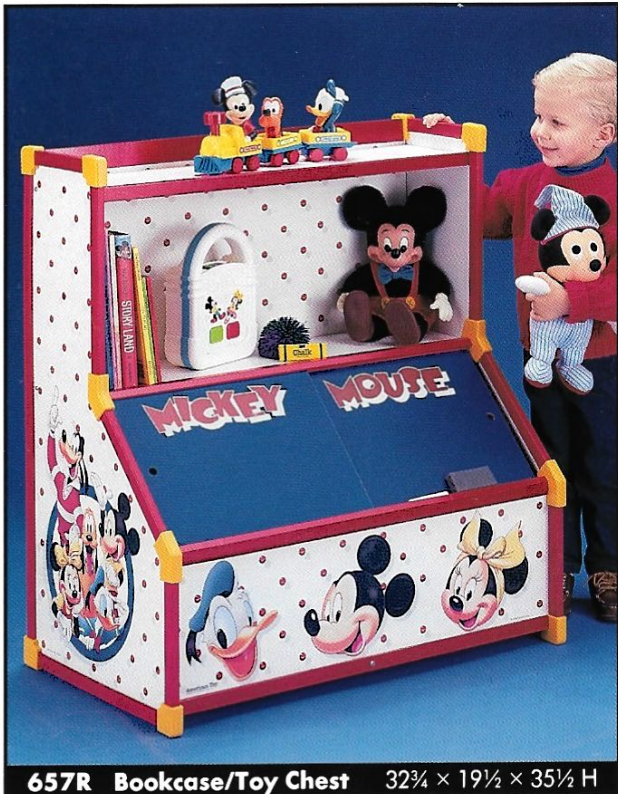

**860 Table & Chair Set**

26 × 26 × 20 H

© THE WALT DISNEY COMPANY

# MICKEY MOUSE

893R Night Stand  
931R Headboard

18 × 16½ × 22 H  
41 × 3½ × 44 H

658R Toy Toter

25¾ × 17 × 18¾ H

716R Activity Desk

18½ × 25½ × 21 H

657R Bookcase/Toy Chest 32¾ × 19½ × 35½ H

826R Table & Chair Set

30 × 20 × 20 H

661 Toy Toter 24½ × 19¼ × 22½ H

812 Night Stand  
932 Headboard

12½ × 12½ × 25 H  
39½ × 3½ × 44 H

660 Bookcase/Toy Chest 28 × 20 × 30¼ H

809 Table & Chair Set 26 × 26 × 19 H