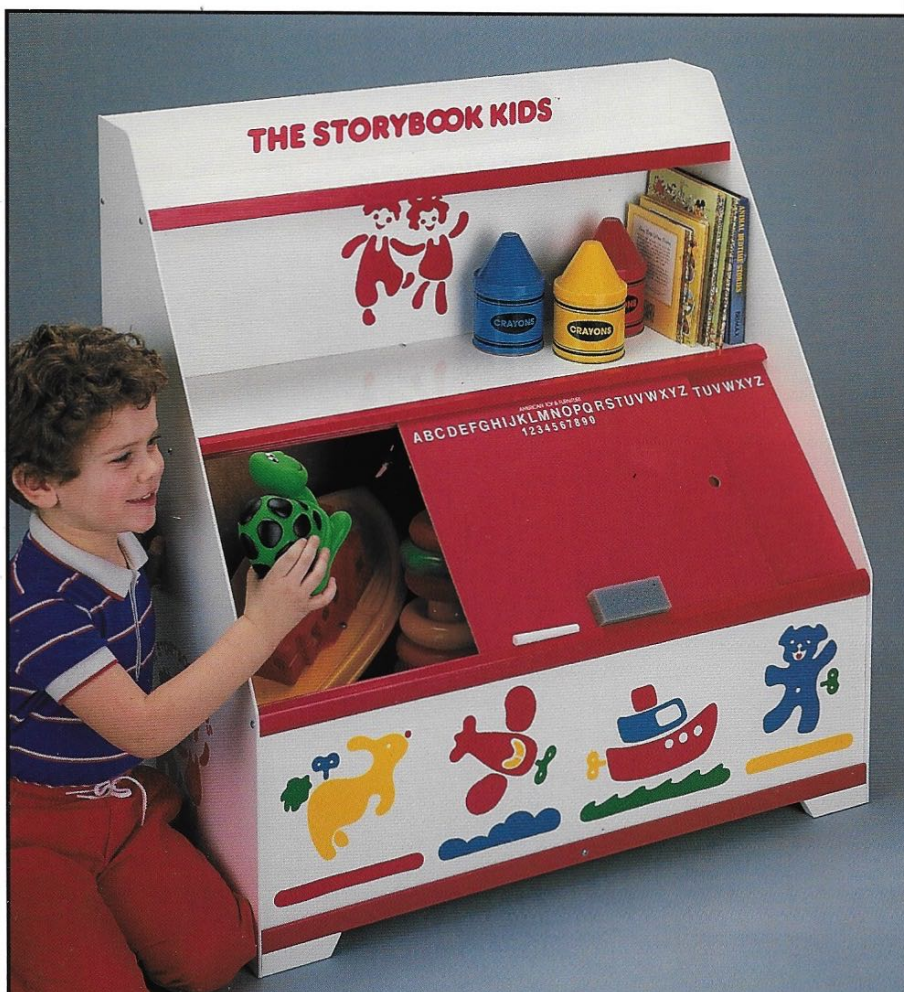

310 Vanity & Stool 20¾ × 15½ × 41 H

**617 Toy Chest**

32 × 17¼ × 27½ H

**828 Table & Chair Set**

24 × 24 × 20 H

**638 Bookcase/Toy Chest**

32 × 17¼ × 33½ H

© American Toy 1992

**618 Toy Toter**

21 × 14¼ × 16¼ H

**811 Desk & Chair**

28¼ × 17 × 30¾ H