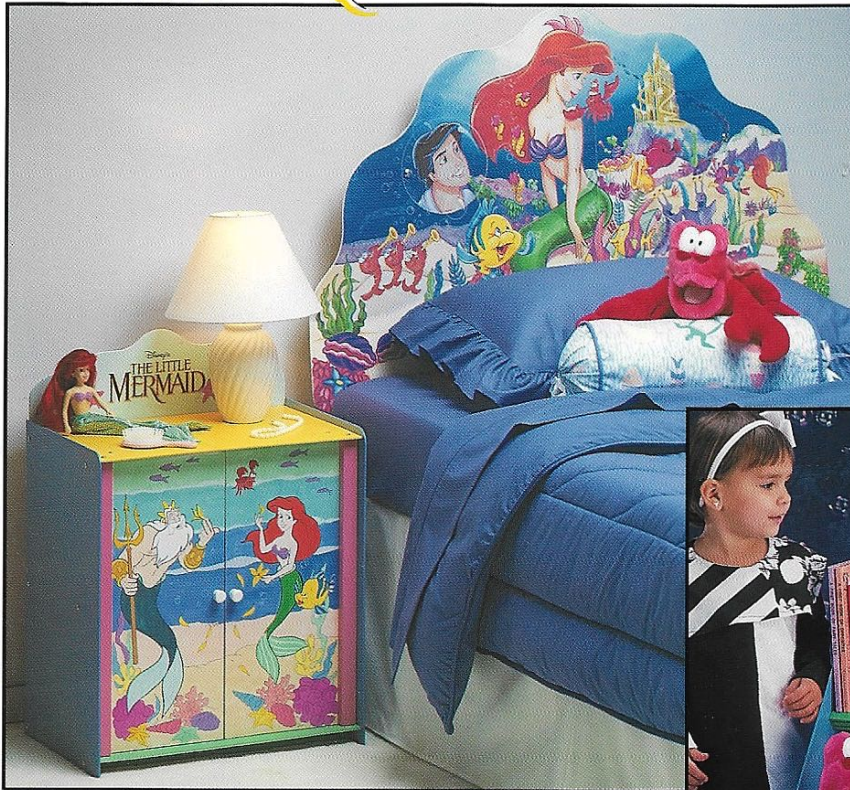

# Kid-Size Kitchens

**348 Sink/Stove**

27 × 12¼ × 32 H

**311 Refrigerator** 18½ × 12½ × 31¼ H

**312 Sink/Stove**

27 × 12½ × 31¼ H

© THE WALT DISNEY COMPANY

Disney's  
**THE LITTLE MERMAID**

**887 Night Stand**  
**933 Headboard**

18 × 12 × 25 H  
 39¼ × 3½ × 44 H

**667 Toy Toter**

22 × 14 × 16 H

**666 Toy Chest**

32 × 18 × 31 H

**314 Vanity & Stool**

29 × 16 × 40 H