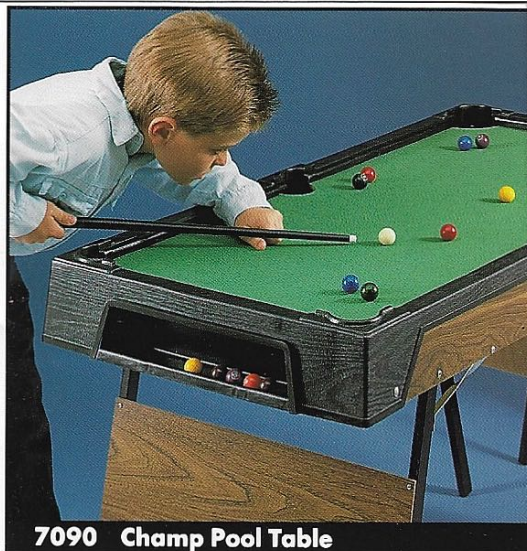

**180 Decorative Soap Craft Kit** 16 × 10½ × 1½

**181 Deluxe Soap Craft Set** 18½ × 14 × 1½

**7090 Champ Pool Table**

**196 Bird House** 5 × 6½ × 14¼ H

**198 Woodworking Project Set with Tools** 15½ × 9½ × 3½