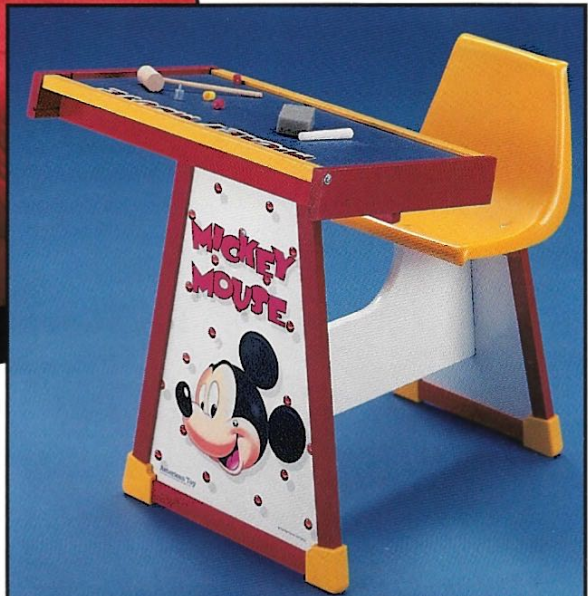

**860 Table & Chair Set**

26 × 26 × 20 H

© THE WALT DISNEY COMPANY

# MICKEY MOUSE

893R Night Stand  
931R Headboard

18 × 16½ × 22 H  
41 × 3½ × 44 H

658R Toy Toter

25¾ × 17 × 18¾ H

716R Activity Desk

18½ × 25½ × 21 H

657R Bookcase/Toy Chest 32¾ × 19½ × 35½ H

826R Table & Chair Set

30 × 20 × 20 H

661 Toy Toter 24½ × 19¼ × 22½ H

812 Night Stand  
932 Headboard

12½ × 12½ × 25 H  
39½ × 3½ × 44 H

660 Bookcase/Toy Chest 28 × 20 × 30¼ H

809 Table & Chair Set 26 × 26 × 19 H