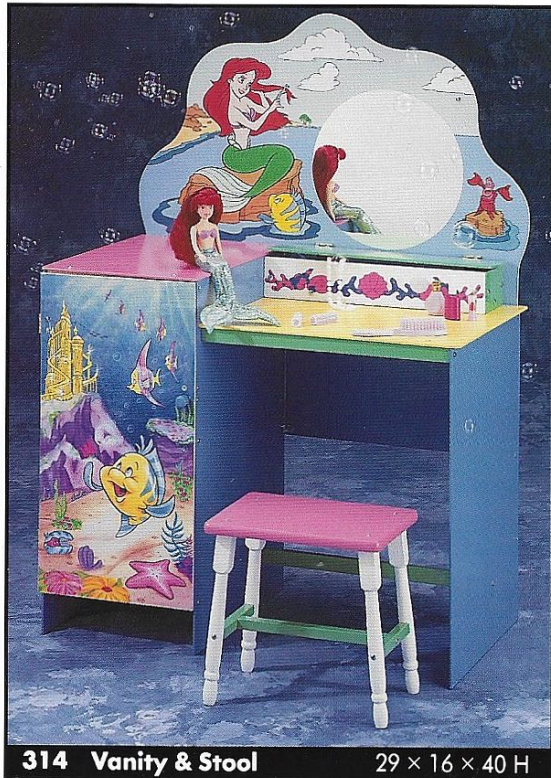

# Kid-Size Kitchens

**348 Sink/Stove**

27 × 12¼ × 32 H

**311 Refrigerator** 18½ × 12½ × 31¼ H

**312 Sink/Stove**

27 × 12½ × 31¼ H

© THE WALT DISNEY COMPANY

Disney's  
**THE LITTLE MERMAID**

**887 Night Stand**  
**933 Headboard**

18 × 12 × 25 H  
 39¼ × 3½ × 44 H

**667 Toy Toter**

22 × 14 × 16 H

**666 Toy Chest**

32 × 18 × 31 H

**314 Vanity & Stool**

29 × 16 × 40 H

**860 Table & Chair Set**

26 × 26 × 20 H

© THE WALT DISNEY COMPANY