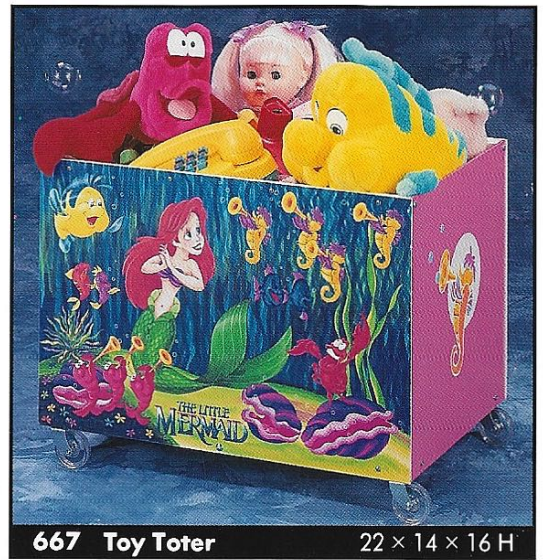

# Kid-Size Kitchens

**348 Sink/Stove**

27 × 12¼ × 32 H

**311 Refrigerator** 18½ × 12½ × 31¼ H

**312 Sink/Stove**

27 × 12½ × 31¼ H

© THE WALT DISNEY COMPANY

Disney's  
**THE LITTLE MERMAID**

**887 Night Stand**  
**933 Headboard**

18 × 12 × 25 H  
 39¼ × 3½ × 44 H

**667 Toy Toter**

22 × 14 × 16 H

**666 Toy Chest**

32 × 18 × 31 H

**314 Vanity & Stool**

29 × 16 × 40 H