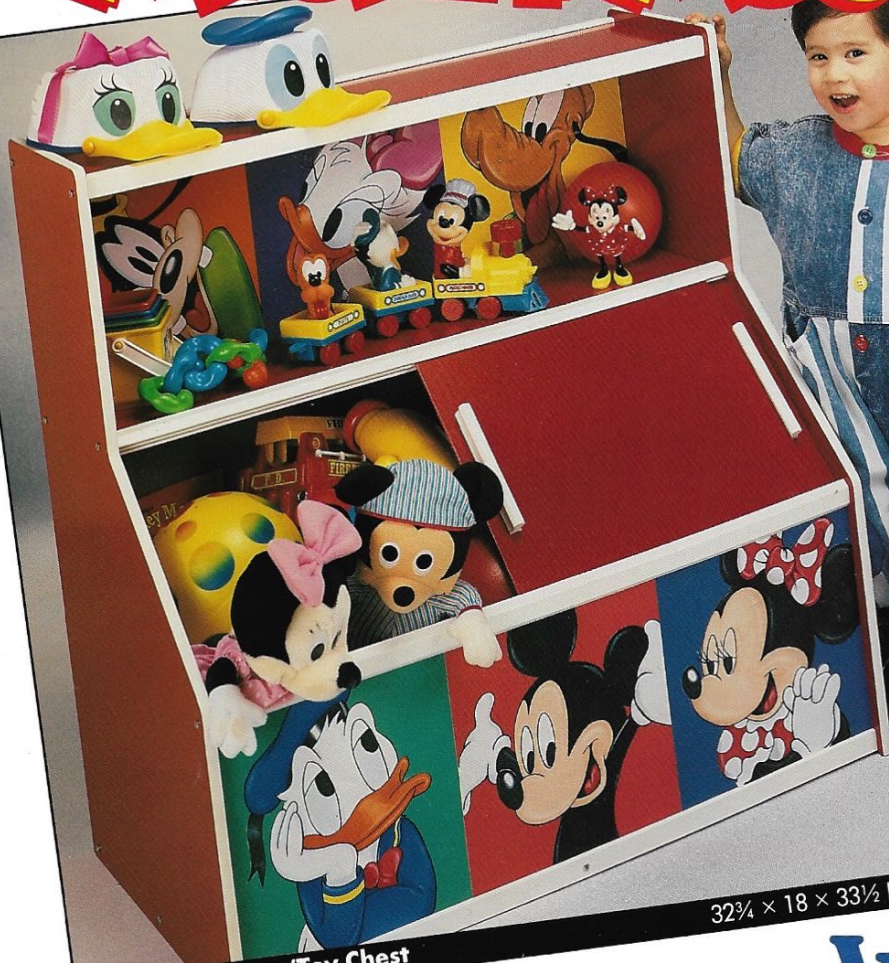

American Toy 1993

**THOMAS
THE TANK ENGINE
& FRIENDS**

MICKEY MOUSE

NEW

633 Bookcase/Toy Chest

32 3/4 x 18 x 33 1/2 H

520 Rocker

13 1/4 x 21 x 20 H

THOMAS THE TANK ENGINE & FRIENDS

- 697 Bookcase/Toy Chest** 32 3/4 x 19 1/2 x 35 1/2 H
- 698 Toy Toter** 24 x 16 1/4 x 23 1/2 H
- 718 Activity Desk** 18 1/2 x 25 1/2 x 21 H
- 890 Table & Chair Set** 26 x 26 x 20 H

COVER

WINDSOR

655 Deacon's Bench

28 x 14 x 28 H

838 Table & Chair Set 24 × 24 × 20 H

636 Toy Toter 21 × 14¾ × 17 H

824 Desk & Chair 24 × 18 × 24 H

©THE WALT DISNEY COMPANY

361 Refrigerator 18¼ × 12½ × 31¼ H

362 Sink/Stove 27 × 12½ × 31¼ H

348 Sink/Stove

27 × 12¼ × 32 H

© THE WALT DISNEY COMPANY

1601 Deacon's Bench 19 × 11 × 20¾ H

1625 Cradle 20¾ × 17¼ × 15 H

Hi-Chair 11½ × 12 × 25 H