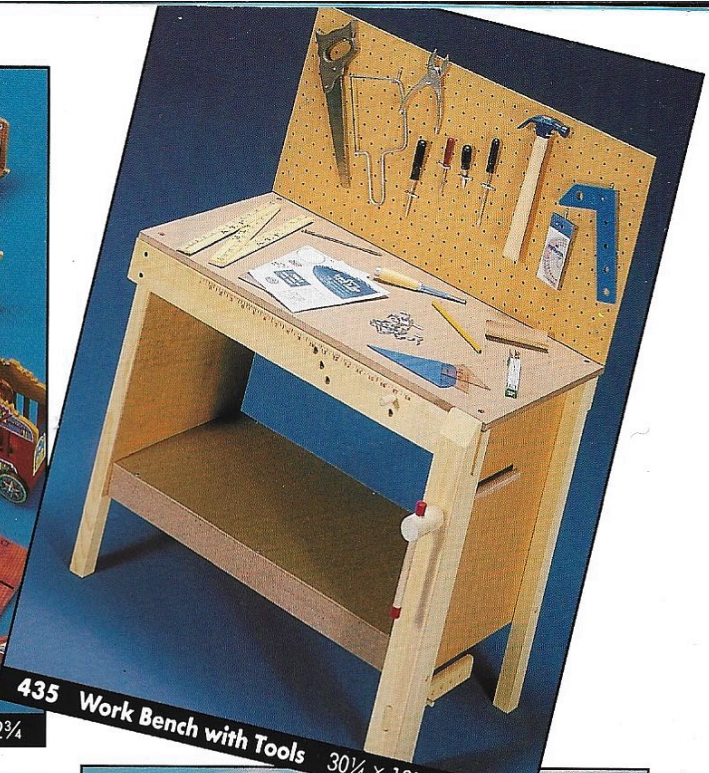

PUZZLES

181 Deluxe Soap Craft Kit 18 1/2 x 14 x 1 1/2

8553 U.S. & World Map Assortment

12 x 18

198 Woodworking Project Set with Tools $18\frac{3}{4} \times 14\frac{1}{2} \times 2\frac{3}{4}$

435 Work Bench with Tools $30\frac{1}{4} \times 18\frac{1}{2} \times 38\frac{1}{2}$ H