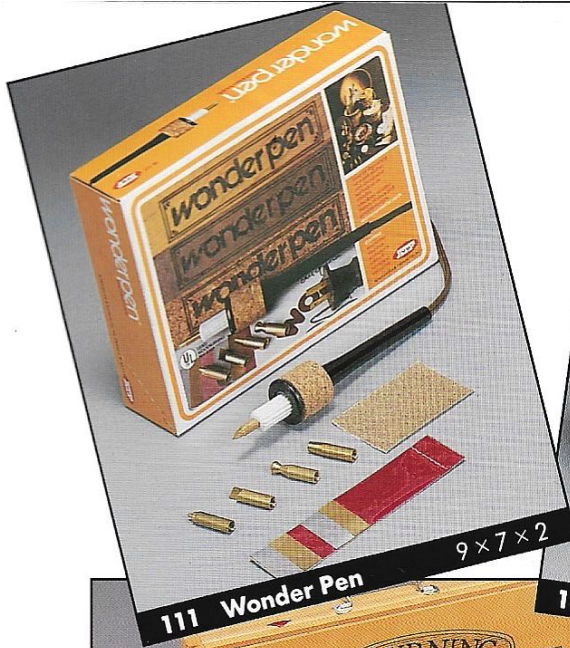

168 Woodburning Craft Set 16 x 10 1/2 x 1 1/2

WOODBURNING

WOODWORKING