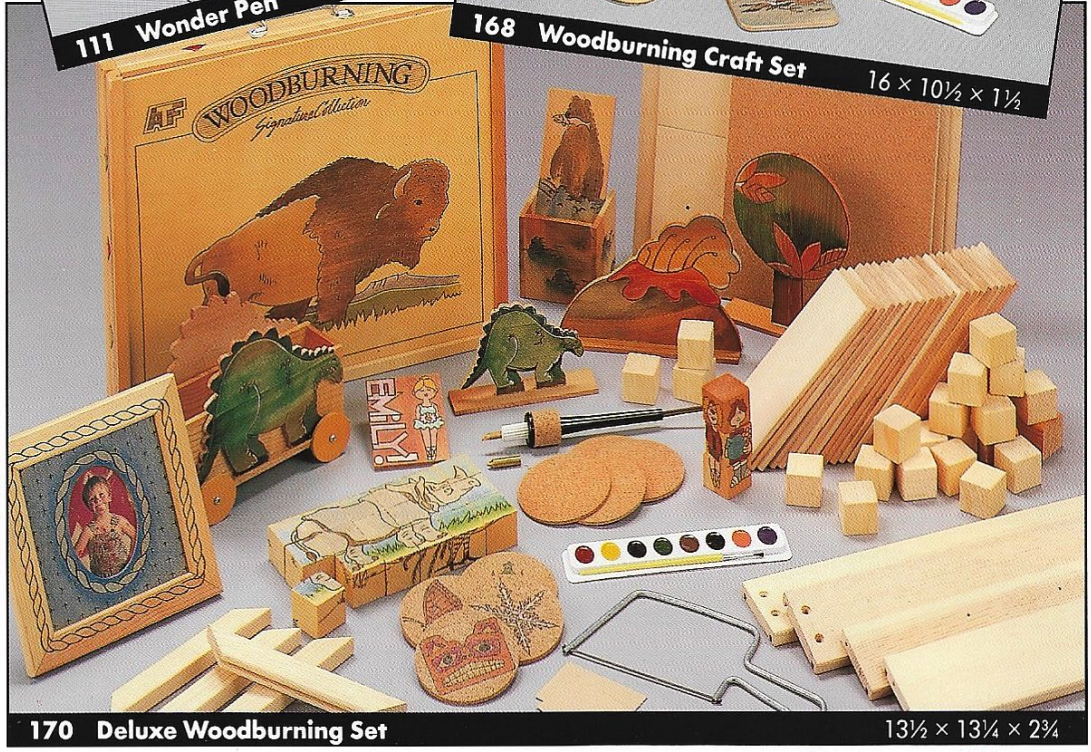

111 Wonder Pen 9x7x2

PUZZLES